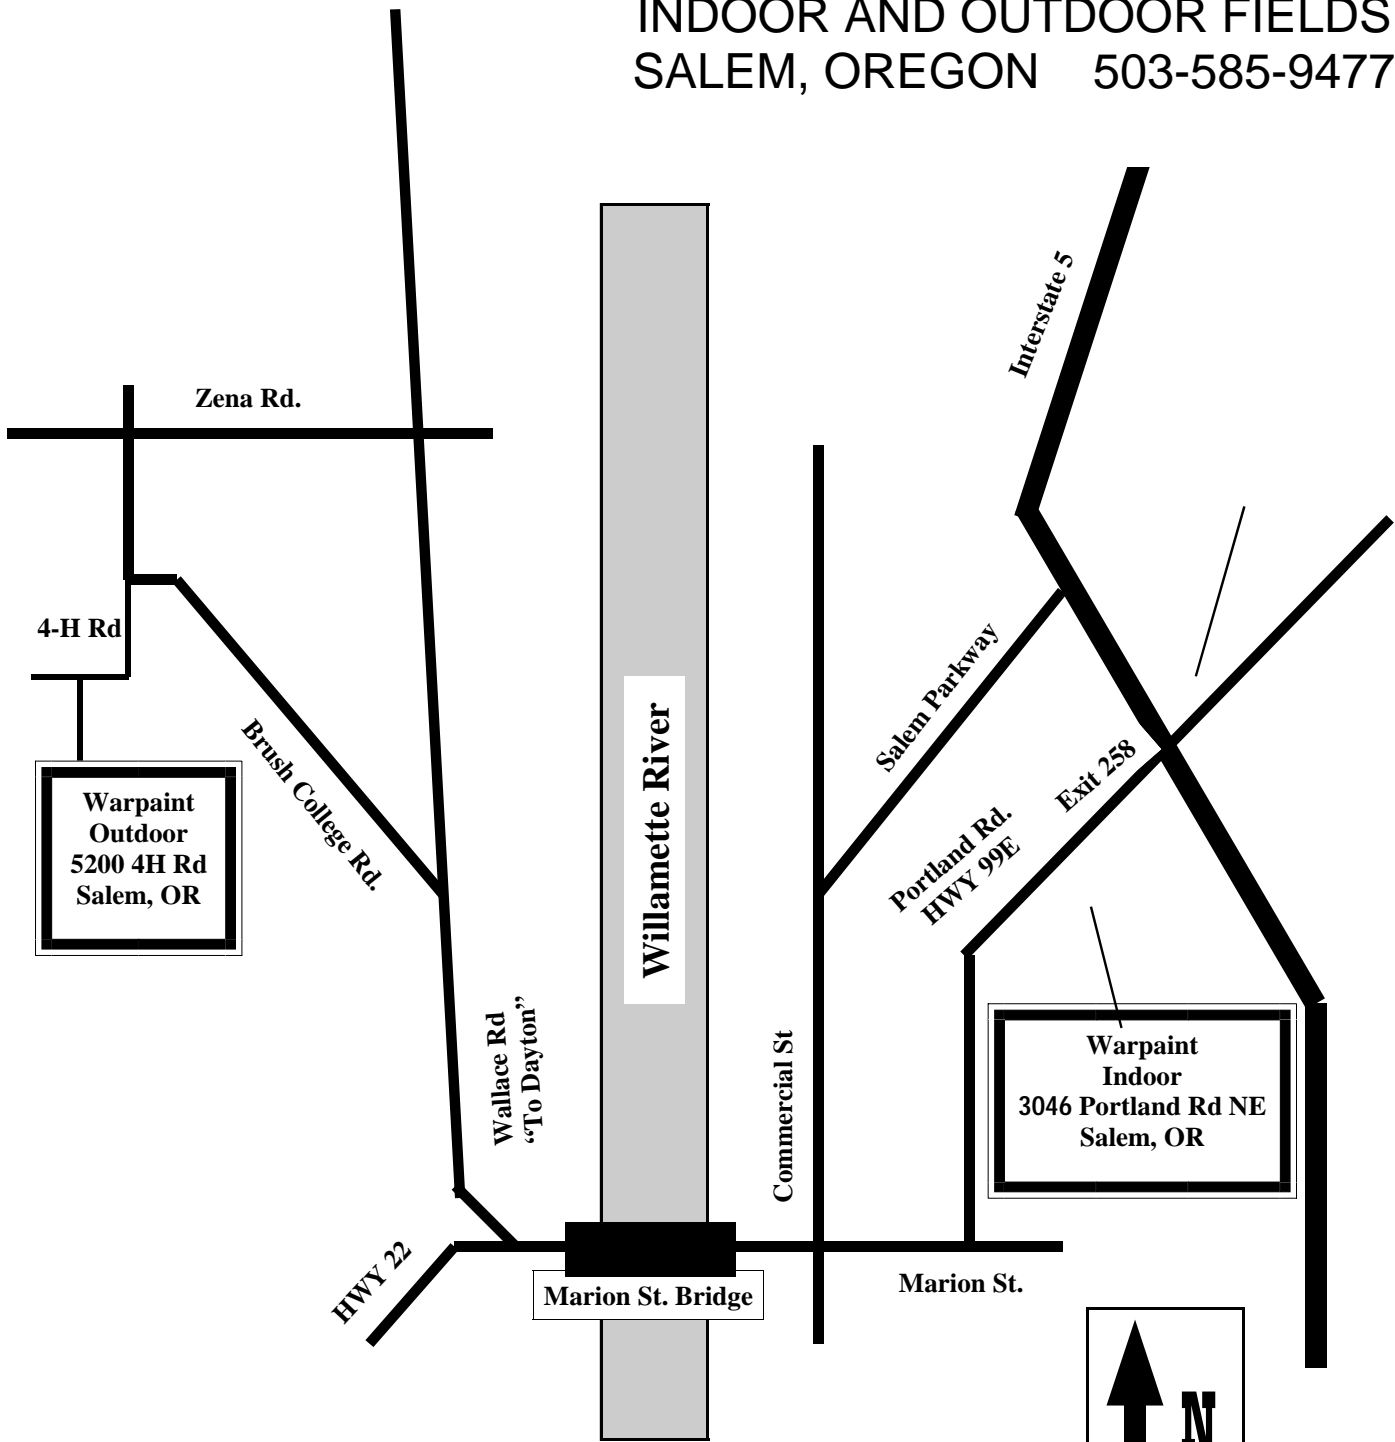

## INDOOR DIRECTIONS:

Take Exit 258 off of I5. Take Portland Rd/99E West about 1.5 miles. The indoor is located on the left.

## OUTDOOR DIRECTIONS:

Take I5 to Salem Parkway Exit. Follow to Commercial Street and take a left. Follow Commercial St. to downtown and take a right on Marion St. Bridge. Stay in right lane as you cross the river. This will take you into West Salem on Wallace Rd. Follow Wallace Rd about 2 miles to Brush College Rd. and take a left. Follow Brush College Rd. 5.2 miles to 4H Rd. and take a left. About .05 mile up 4-H Rd. take a left onto gravel driveway and watch for signs.