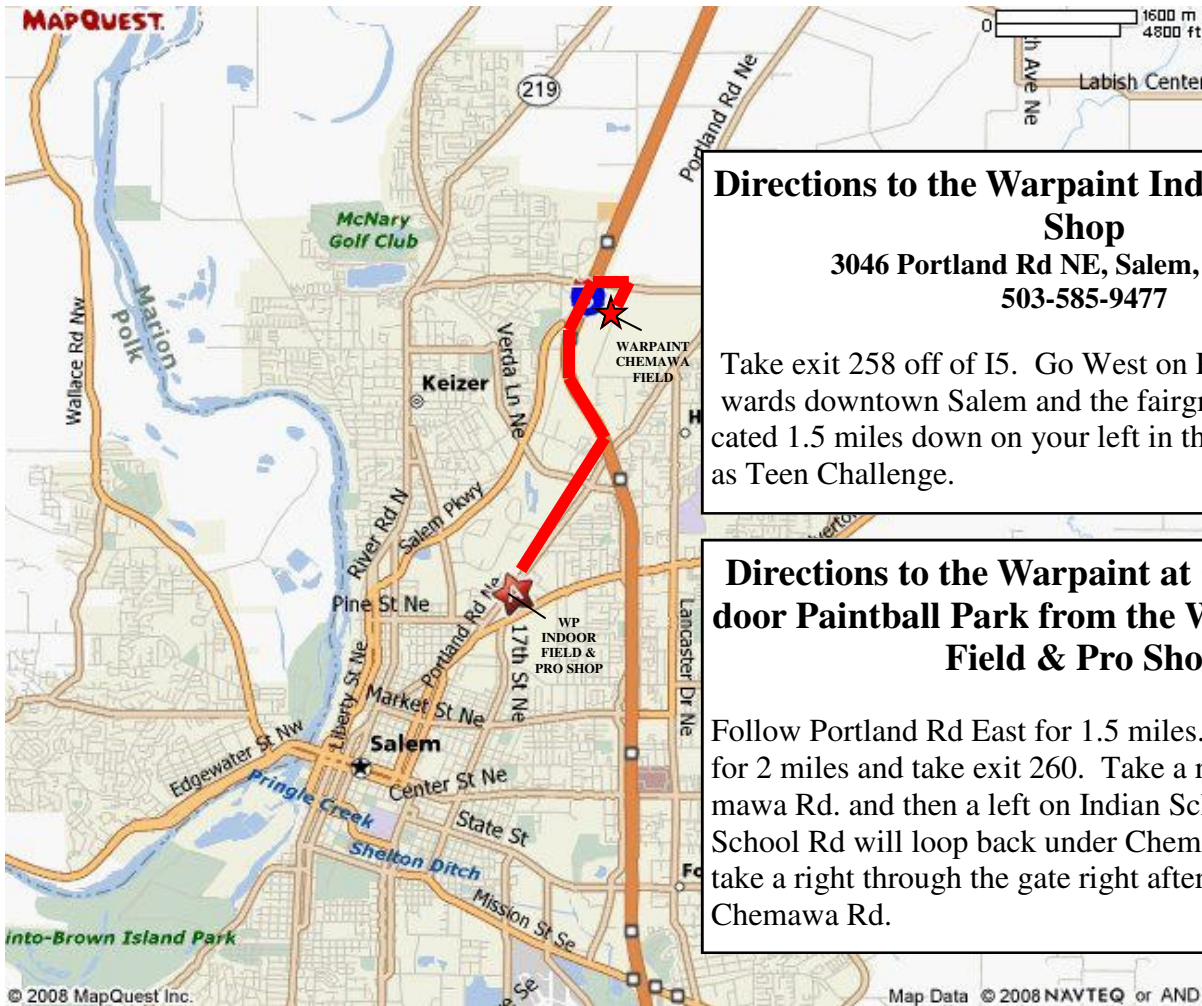

WARPAINT MAPS AND DIRECTIONS

Directions to the Warpaint Indoor Field & Pro Shop
3046 Portland Rd NE, Salem, OR 97301
503-585-9477

Take exit 258 off of I5. Go West on Portland Rd. towards downtown Salem and the fairgrounds. We are located 1.5 miles down on your left in the same parking lot as Teen Challenge.

Directions to the Warpaint at Chemawa Outdoor Paintball Park from the Warpaint Indoor Field & Pro Shop

Follow Portland Rd East for 1.5 miles. Go North on I5 for 2 miles and take exit 260. Take a right (East) on Chemawa Rd. and then a left on Indian School Rd. Indian School Rd will loop back under Chemawa Rd. You will take a right through the gate right after you pass under Chemawa Rd.

Directions to Warpaint at Chemawa Outdoor Paintball Park

Take exit 260 off of I5. Go East on Chemawa Rd. You will take a left on Indian School Rd. Indian School Rd will loop back under Chemawa Rd. You will take a right through the gate right after you pass under Chemawa Rd.