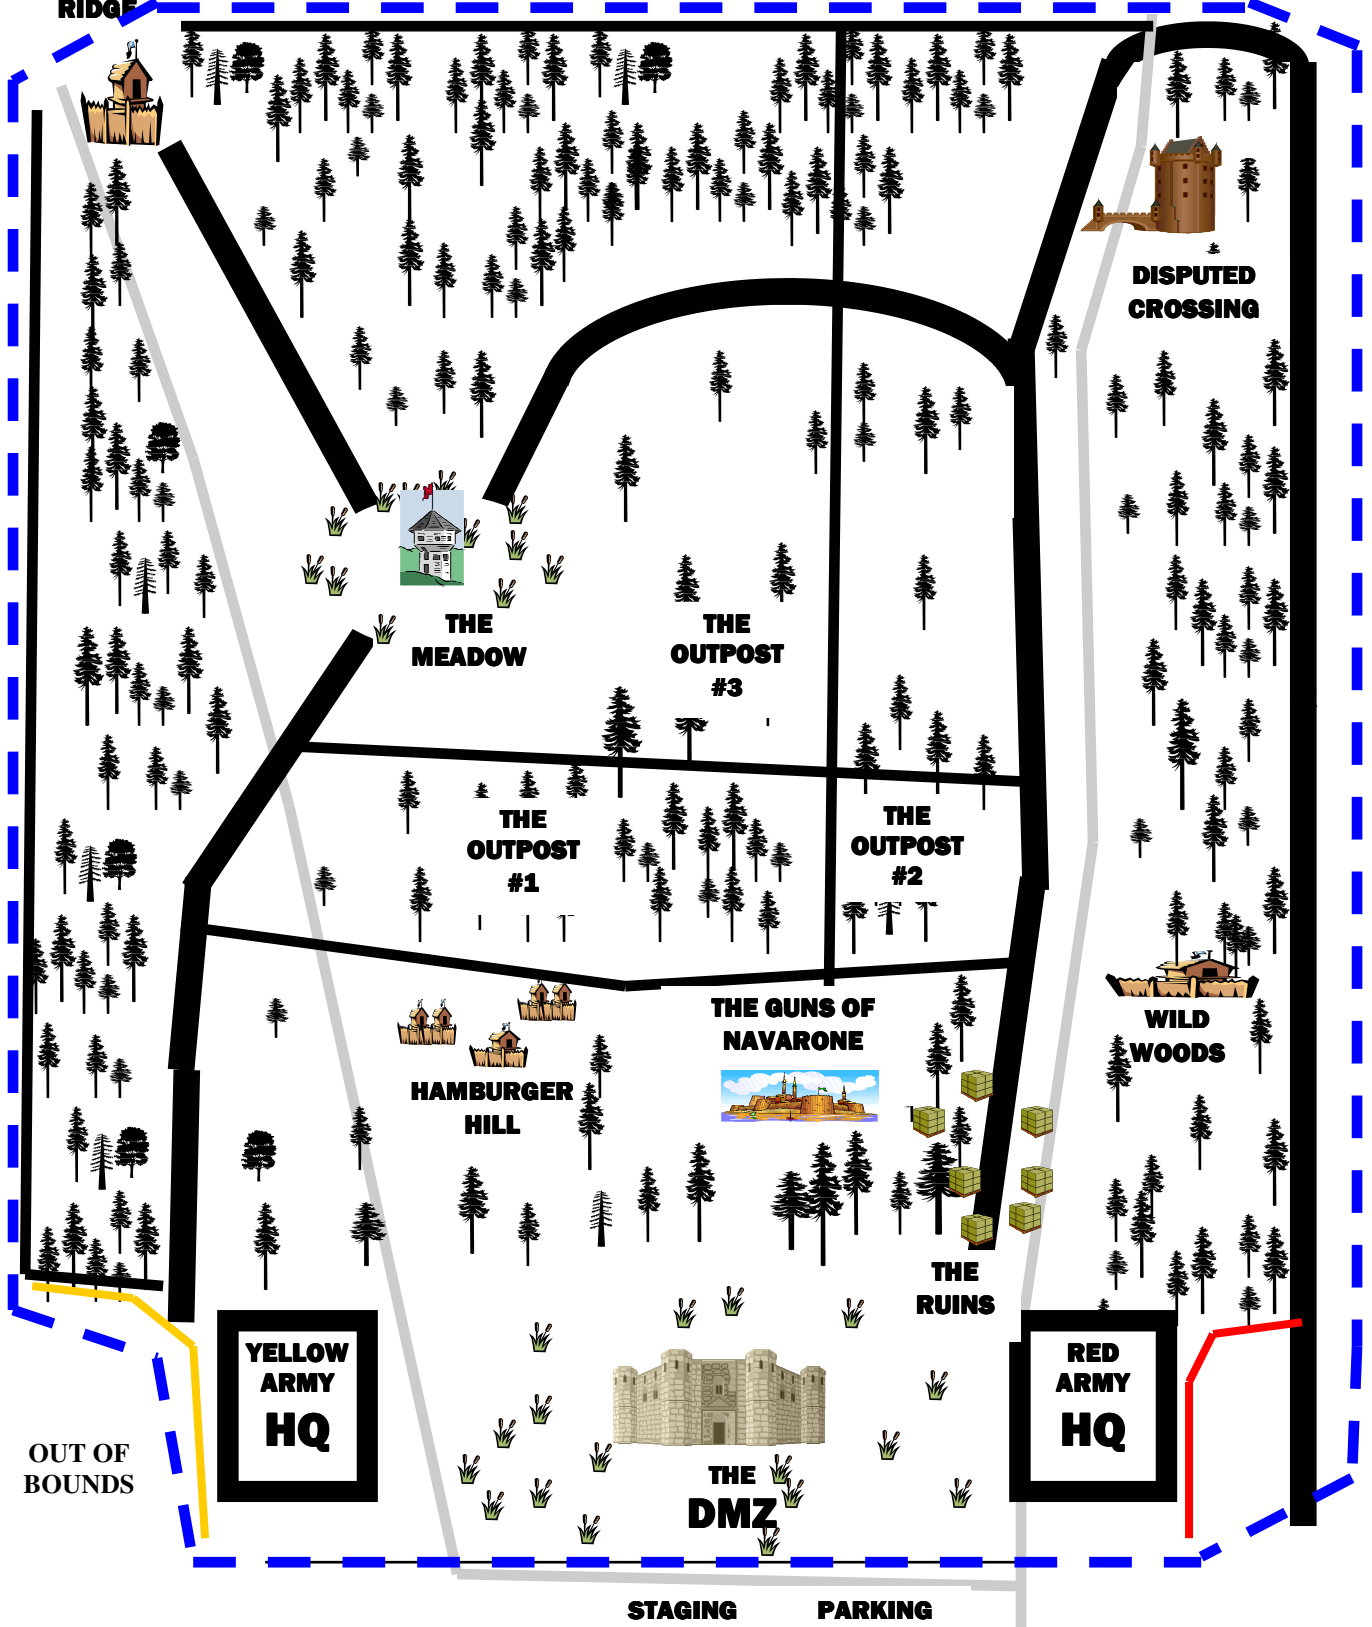

SUPERGAME

Warpaint Outdoor

HEARTBREAK
RIDGE

DISPUTED
CROSSING

THE
MEADOW

THE
OUTPOST
#3

THE
OUTPOST
#1

THE
OUTPOST
#2

HAMBURGER
HILL

THE GUNS OF
NAVARONE

WILD
WOODS

THE
RUINS

YELLOW
ARMY
HQ

RED
ARMY
HQ

THE
DMZ

OUT OF
BOUNDS

STAGING

PARKING